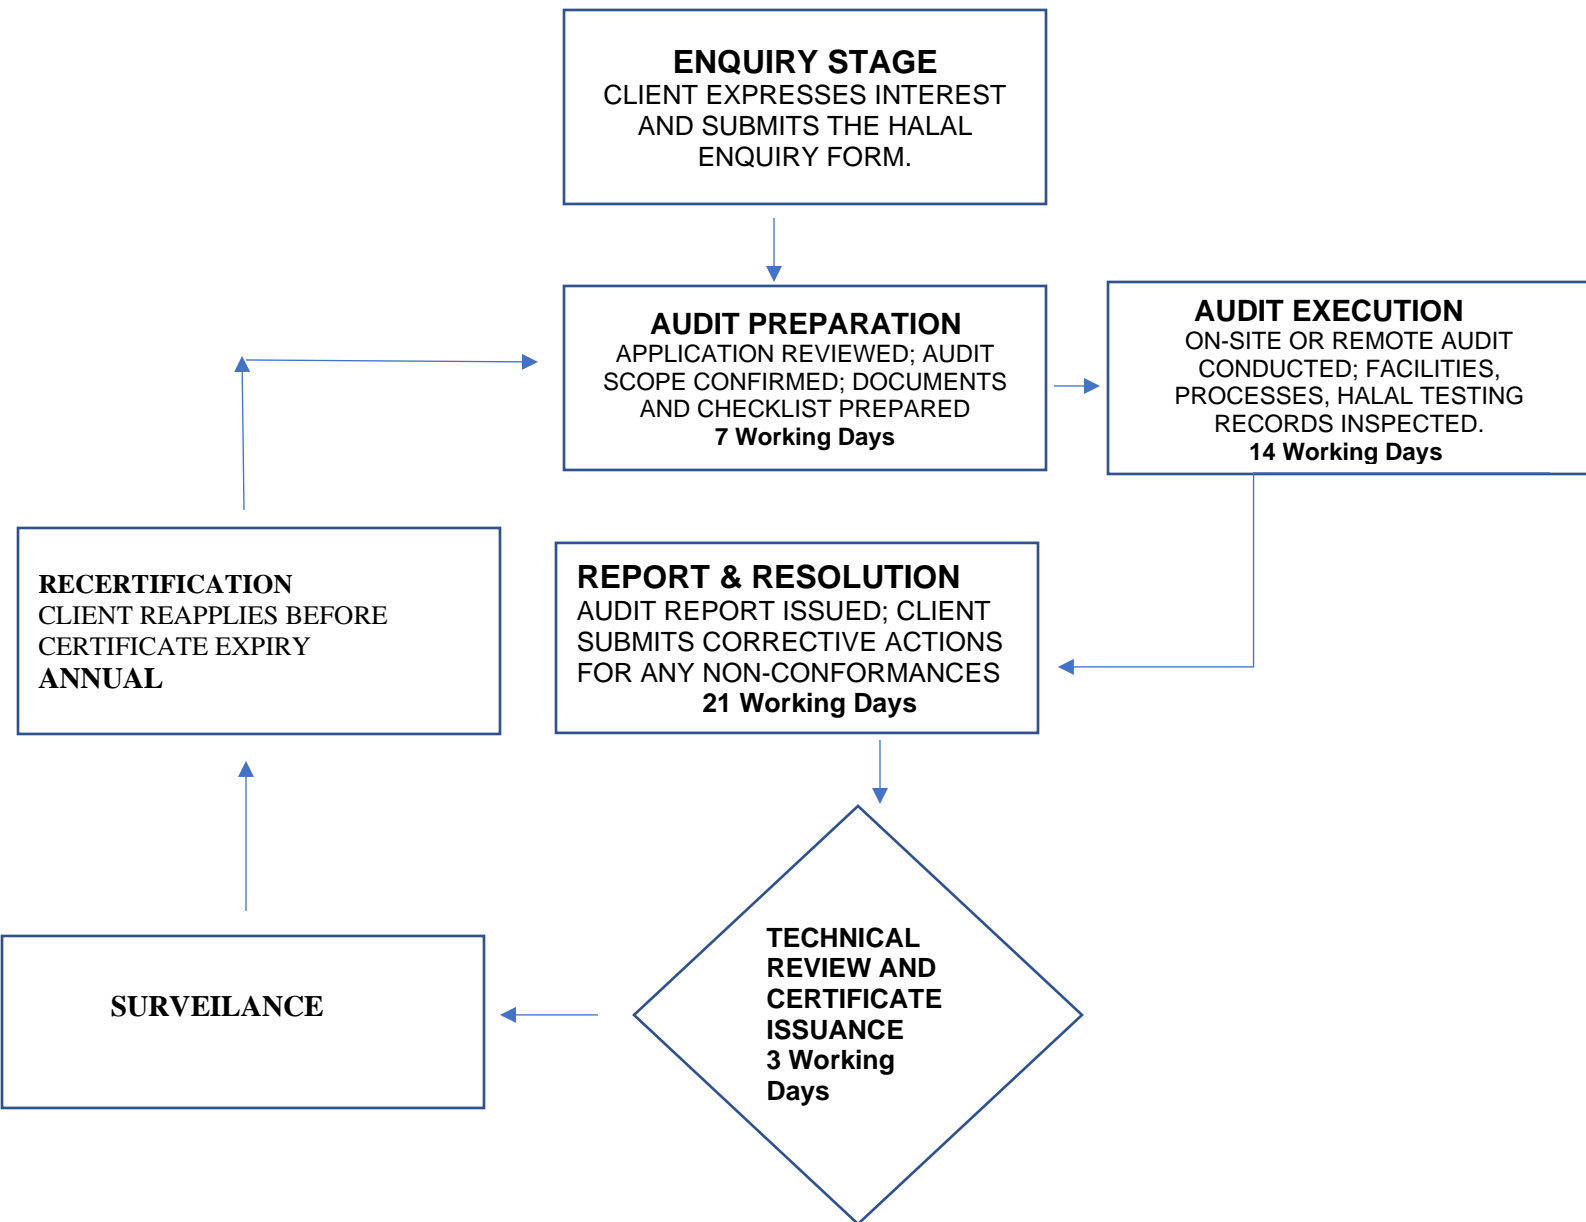

**NATIONAL PRODUCT  
CERTIFICATION DEPARTMENT  
(NPCD)**

**HALAL CERTIFICATION  
FLOW CHART**

**DURATION FOR HALAL CERTIFICATION — ~31 Working Days**

*(EFFECTIVE FROM THE SUCCESSFUL SUBMISSION OF A COMPLETE APPLICATION)*

**REQUIREMENTS FOR SUCCESSFUL APPLICATION**

- CAC Certificate of Incorporation / Business Name Registration
- List of product/Brands
- List of raw materials and supplier details
- Description of process flow diagram
- Halal procedures (Manual/ Operating procedures)