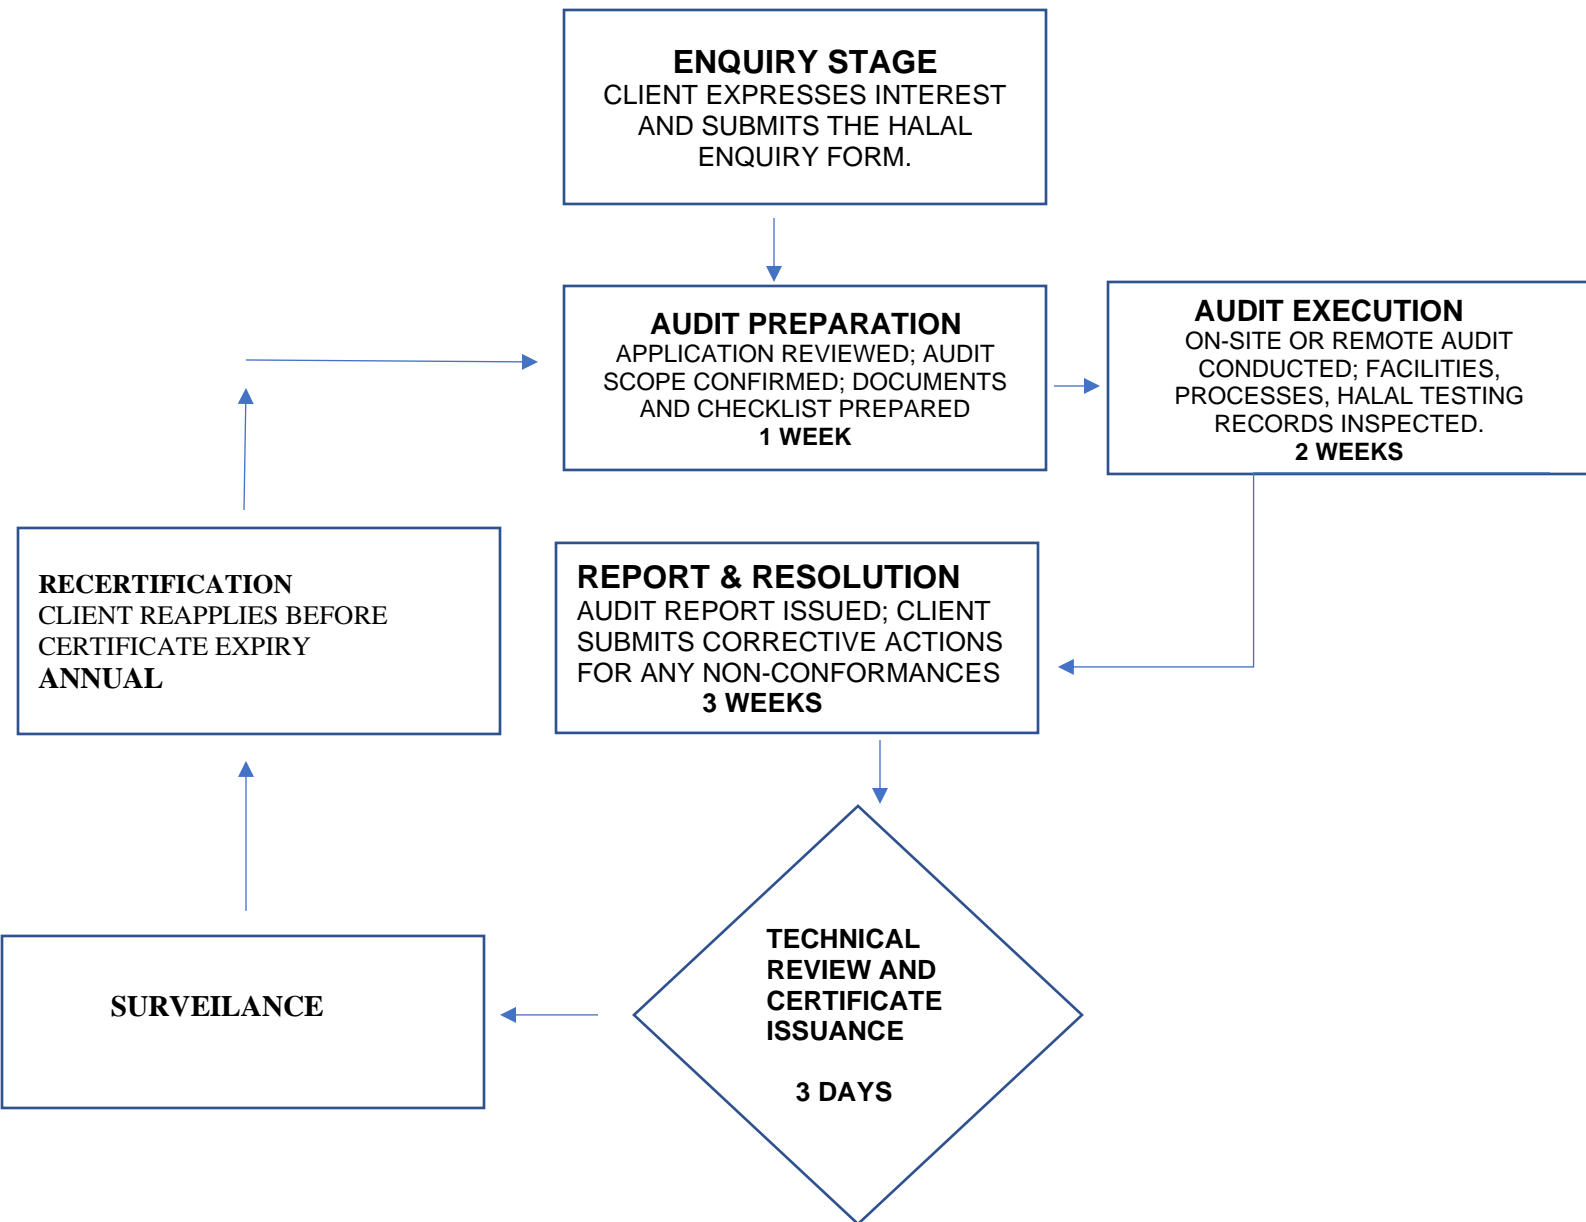

**NATIONAL PRODUCT
CERTIFICATION DEPARTMENT
(NPCD)**

**HALAL CERTIFICATION
FLOW CHART**

DURATION FOR HALAL CERTIFICATION — ~1 MONTH
(EFFECTIVE FROM THE SUCCESSFUL SUBMISSION OF A COMPLETE APPLICATION)